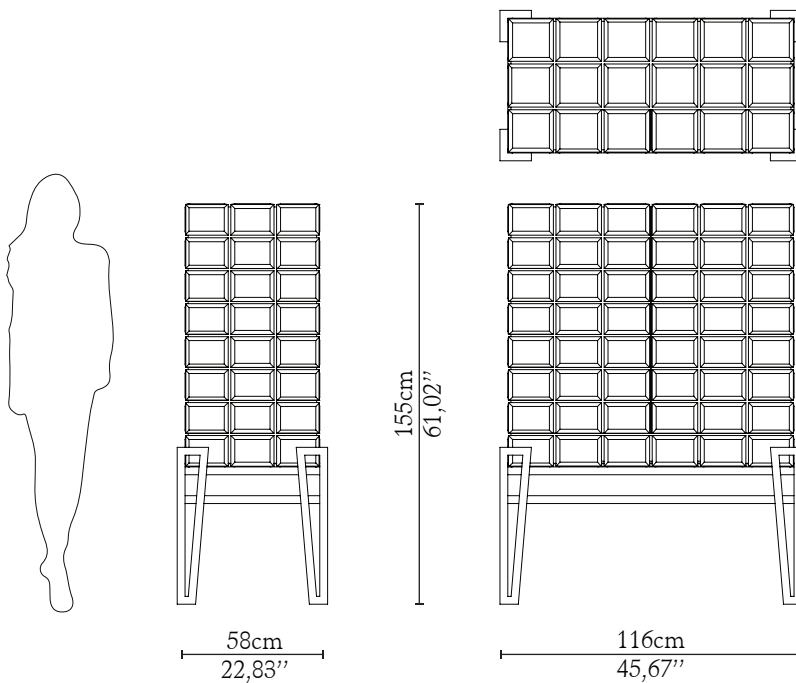

LUXXU by Desejo

MODERN DESIGN & LIVING

LIGHTING UPHOLSTERY TABLE CONSOLES SIDEBOARD MIRROR CABINET & BOOKCASES OFFICE

NUBIAN | bar cabinet

DIMENSIONS

Height: 155cm | 61,02"

Length: 116cm | 45,67"

Depth: 58cm | 22,83"

MATERIALS

Body: Brass, Wood, Marble, Glass & Mirror

STANDARD FINISHES

Body: Polished Brass, Shiny Black Lacquer, Black Glass, Smoked Mirror & Nero Marquina Marble

WEIGHT

Aprox: 120kg | 264,55lbs

PACKAGING

Volume: 1,48m³ | 52,27ft³

Weight: 135kg | 297,62lbs