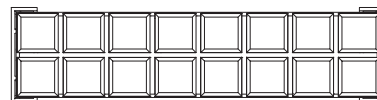

CABINETS & BOOKCASES

NUBIAN | console

DIMENSIONS

Height: 89cm | 35"
Length: 158cm | 62,2"
Depth: 40cm | 15,7"

MATERIALS

Body: Brass, Glass & Wood

STANDARD FINISHES

Body: Polished brass, Black glass,
Black lacquer & Walnut root veneer