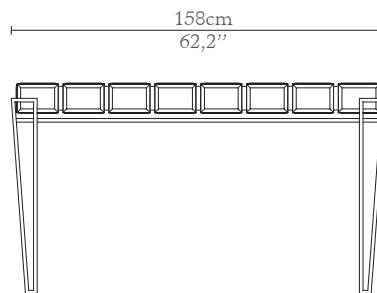

CABINETS & BOOKCASES

NUBIAN | console

DIMENSIONS

Height: 89cm | 35"
Length: 158cm | 62,2"
Depth: 40cm | 15,7"

MATERIALS

Body: Brass, Glass & Wood

STANDARD FINISHES

Body: Polished brass, Black glass,
Black lacquer & Walnut root veneer

WEIGHT

Aprox: 75kg | 154,3lbs

PACKAGING

Volume: 0,83m³ | 29,3ft³

Weight: 85kg | 187,4lbs