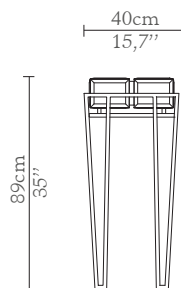

CABINETS & BOOKCASES

NUBIAN | console

DIMENSIONS

Height: 89cm | 35"
Length: 158cm | 62,2"
Depth: 40cm | 15,7"

MATERIALS

Body: Brass, Glass & Wood

STANDARD FINISHES

Body: Polished brass, Black glass,
Black lacquer & Walnut root veneer

WEIGHT

Aprox: 75kg | 154,3lbs

PACKAGING

Volume: 0,83m³ | 29,3ft³

Weight: 85kg | 187,4lbs