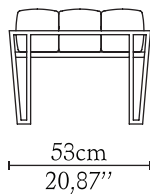

LUXXU by Desejo

MODERN DESIGN & LIVING

LIGHTING UPHOLSTERY TABLE CONSOLES SIDEBOARD MIRROR CABINET & BOOKCASES OFFICE

NUBIAN | ottoman

DIMENSIONS

Height: 45cm | 17,72''

Length: 148cm | 58,27''

Depth: 52cm | 20,47''

Seat Height: 45cm | 17,72''

Seat Depth: 48cm | 18,90''

MATERIALS

Body: Brass & Velvet

STANDARD FINISHES

Body: Polished Brass & Black Velvet

WEIGHT

Aprox: 35kg | 77,16lbs

PACKAGING

Volume: 0,59m³ | 20,84ft³

Weight: 45kg | 99,21lbs