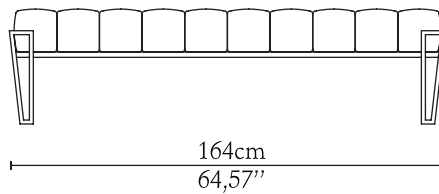

LUXXU by Desejo

MODERN DESIGN & LIVING

LIGHTING UPHOLSTERY TABLE CONSOLES SIDEBOARD MIRROR CABINET & BOOKCASES OFFICE

NUBIAN | ottoman

DIMENSIONS

Height: 45cm | 17,72''

Length: 148cm | 58,27''

Depth: 52cm | 20,47''

Seat Height: 45cm | 17,72''

Seat Depth: 48cm | 18,90''

MATERIALS

Body: Brass & Velvet

STANDARD FINISHES

Body: Polished Brass & Black Velvet

WEIGHT

Aprox: 35kg | 77,16lbs

PACKAGING

Volume: 0,59m³ | 20,84ft³

Weight: 45kg | 99,21lbs