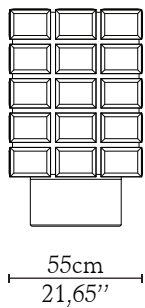

## DIMENSIONS

Height: 89cm | 35,04"

Length: 231cm | 90,95"

Depth: 55cm | 21,65"

## PACKAGING

Volume: 1,51m<sup>3</sup> | 53,33ft<sup>3</sup>

Weight: 346kg | 2762,80lbs