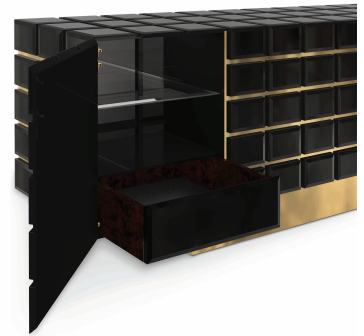

CABINETS & BOOKCASES

NUBIAN | sideboard

## DIMENSIONS

Height: 89cm | 35,04"

Length: 231cm | 90,95"

Depth: 55cm | 21,65"