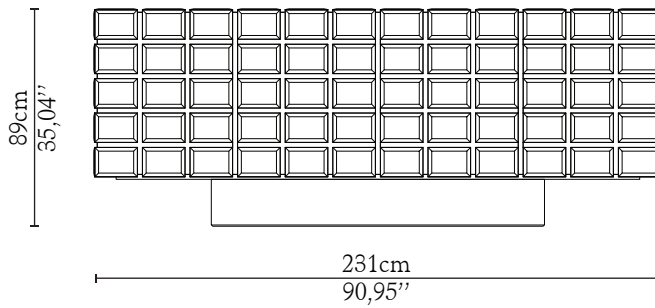

## DIMENSIONS

Height: 89cm | 35,04"

Length: 231cm | 90,95"

Depth: 55cm | 21,65"

## WEIGHT

Aprox: 336kg | 740,75Lbs

## PACKAGING

Volume: 1,51m<sup>3</sup> | 53,33ft<sup>3</sup>

Weight: 346kg | 2762,80lbs