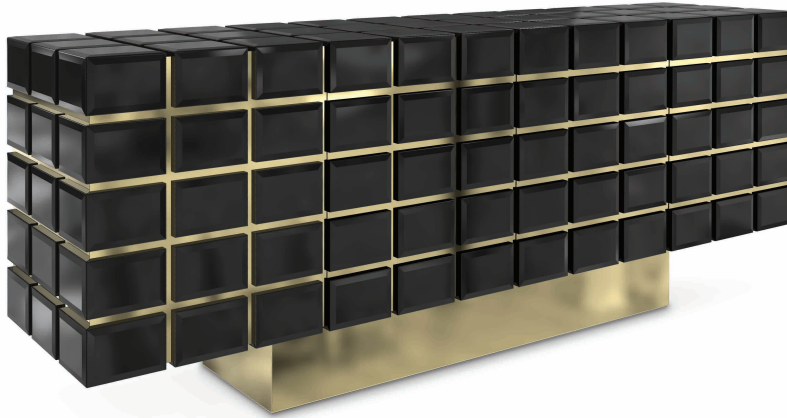

CABINETS & BOOKCASES

NUBIAN | sideboard

## DIMENSIONS

Height: 89cm | 35,04"

Length: 231cm | 90,95"

Depth: 55cm | 21,65"