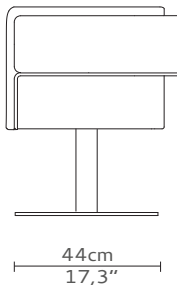

CABINETS & BOOKCASES

NURA SWIVEL | dining chair

44cm
17,3"

DIMENSIONS

Height: 68cm | 26,8"

Length: 59cm | 23,2"

Depth: 54cm | 21,3"

Seat Height: 44cm | 17,3"

Seat Depth: 44cm | 17,3"

MATERIALS

Body: Wood, Brass & Leather

STANDARD FINISHES

Body: Polished brass, Black leather & Walnut Root

WEIGHT

Aprox: 20kg | 44,1lbs

PACKAGING

Volume: 0,39m³ | 13,8ft³

Weight: 25kg | 55,1lbs