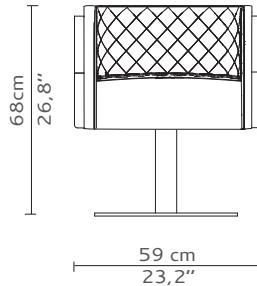

CABINETS & BOOKCASES

NURA SWIVEL | dining chair

44cm
17,3"

DIMENSIONS

Height: 68cm | 26,8"

Length: 59cm | 23,2"

Depth: 54cm | 21,3"

Seat Height: 44cm | 17,3"

Seat Depth: 44cm | 17,3"

MATERIALS

Body: Wood, Brass & Leather

STANDARD FINISHES

Body: Polished brass, Black leather & Walnut Root

WEIGHT

Aprox: 20kg | 44,1lbs

PACKAGING

Volume: 0,39m³ | 13,8ft³

Weight: 25kg | 55,1lbs