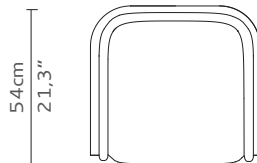

CABINETS & BOOKCASES

NURA SWIVEL | dining chair

44cm
17,3"

DIMENSIONS

Height: 68cm | 26,8"

Length: 59cm | 23,2"

Depth: 54cm | 21,3"

Seat Height: 44cm | 17,3"

Seat Depth: 44cm | 17,3"

MATERIALS

Body: Wood, Brass & Leather

STANDARD FINISHES

Body: Polished brass, Black leather & Walnut Root

WEIGHT

Aprox: 20kg | 44,1lbs

PACKAGING

Volume: 0,39m³ | 13,8ft³

Weight: 25kg | 55,1lbs