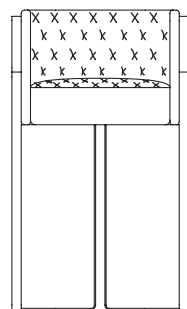

CABINETS & BOOKCASES

NURA | bar chair

50cm
19,69"

103cm
40,55"

60cm
23,62"

DIMENSIONS

Height: 103cm | 40,55"

Length: 60cm | 23,62"

Depth: 50cm | 19,69"

Seat Height: 75cm | 29,53"

Seat Depth: 41cm | 16,14"

MATERIALS

Body: Wood, Brass & Leather

STANDARD FINISHES

Body: Polished brass, Black leather & Walnut Root

WEIGHT

Aprox: 59kg | 130,07lbs

PACKAGING

Volume: 0,46m³ | 16,2ft³

Weight: 69kg | 152,12lbs