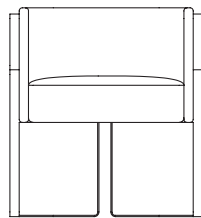

CABINETS & BOOKCASES

NURA | dinning chair

54cm
21,26"

68cm
26,77"

59cm
23,23"

DIMENSIONS

Height: 68cm | 26,77"

Length: 59cm | 23,23"

Depth: 54cm | 21,26"

Seat Height: 44cm | 17,32"

Seat Depth: 44cm | 17,32"

MATERIALS

Body: Wood, Brass & Leather

STANDARD FINISHES

Body: Polished brass, Black leather
& Walnut Root

WEIGHT