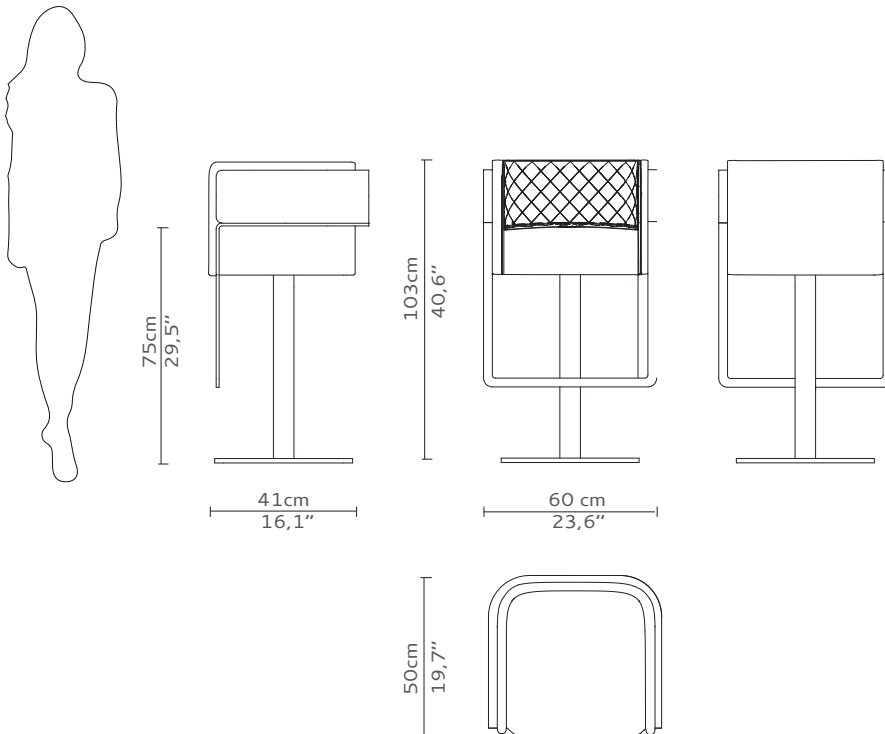

CABINETS & BOOKCASES

NURA SWIVEL | bar chair

DIMENSIONS

Height: 103cm | 40,6"
Length: 60cm | 23,6"
Depth: 50cm | 19,7"
Seat Height: 75cm | 29,5"
Seat Depth: 41cm | 16,1"

MATERIALS

Body: Wood, Brass & Leather

STANDARD FINISHES

Body: Polished brass, Black leather & Walnut Root

WEIGHT

Aprox: 28kg | 61,73lbs

PACKAGING

Volume: 0,38m³ | 13,42ft³
Weight: 33kg | 72,75lb