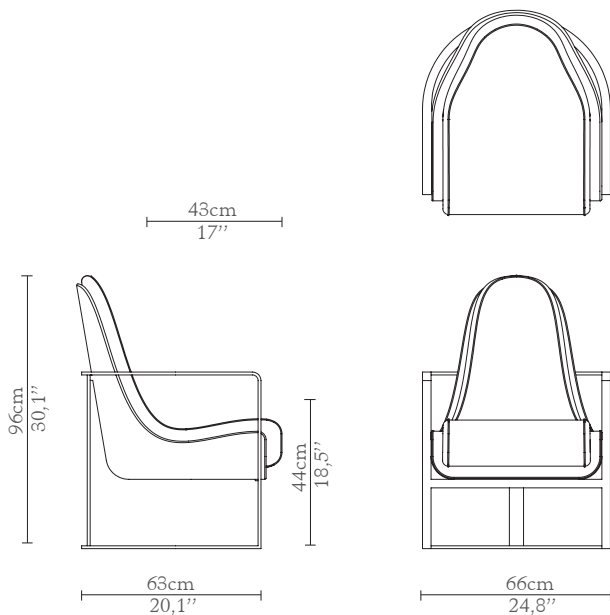

CABINETS & BOOKCASES

OCADIA | armchair

DIMENSIONS

Height: 96cm | 37,8''
Length: 66cm | 26,1''
Depth: 63cm | 25''
Seat Height: 44cm | 17,3''
Seat Depth: 43cm | 17''

MATERIALS

Body: Brass, Leather & Velvet

STANDARD FINISHES

Body: Polished brass, Black leather
& Gray velvet

WEIGHT

Aprox: 45kg | 99,2lbs

PACKAGING

Volume: 0,59m³ | 20,84ft³
Weight: 50kg | 110,2lbs