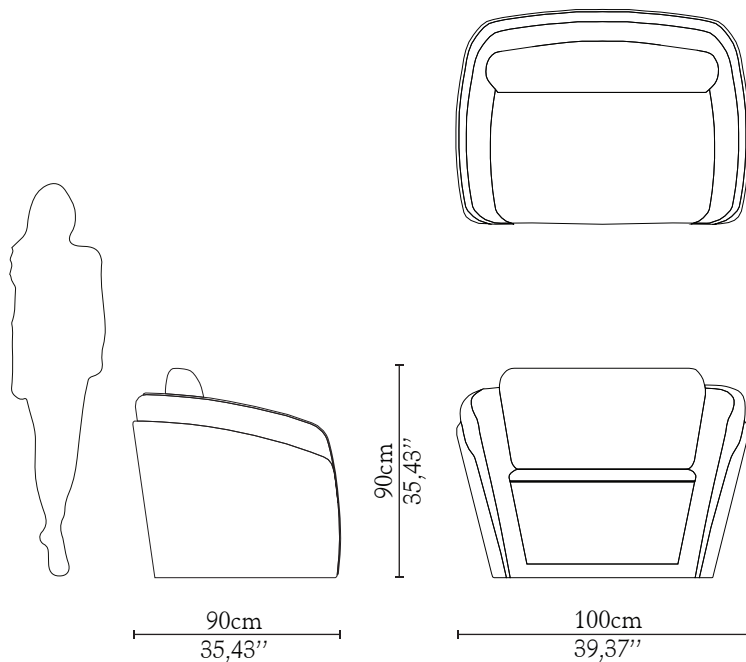

CABINET & BOOKCASES

OFFICE

OPERA | single sofà

DIMENSIONS

Height: 90cm | 35,43''

Length: 100cm | 39,37''

Depth: 90cm | 35,43''

Seat Height: 40cm | 15,75''

Seat Depth: 47cm | 18,50''

MATERIALS

Body: Leather & Velvet

STANDARD FINISHES

Body: Black Leather & Grey Velvet

WEIGHT

Aprox: 80kg | 176,371lbs

PACKAGING

Volume: 1,10m³ | 38,85ft³

Weight: 90kg | 198,42lbs