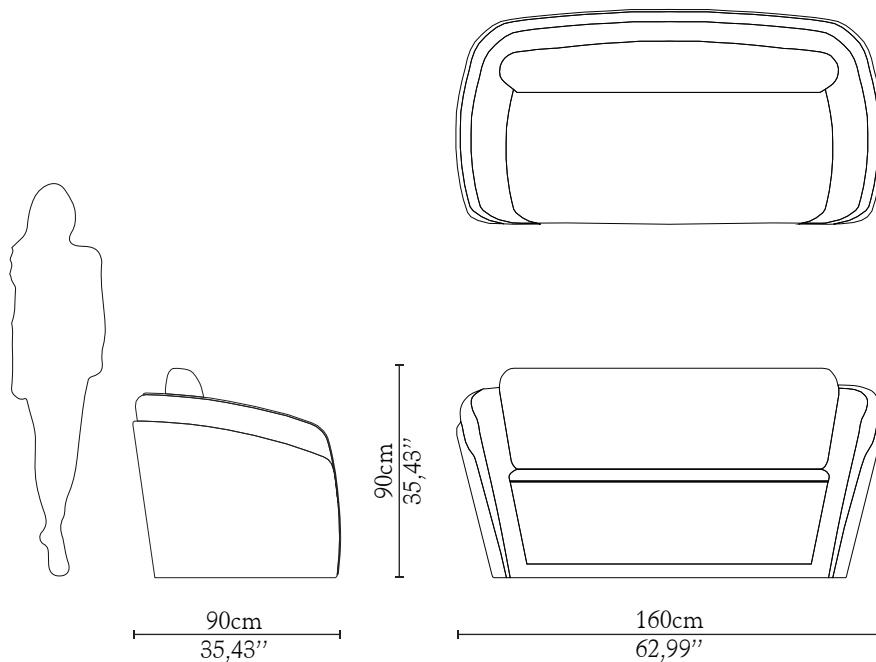

LUXXU by Desejo

MODERN DESIGN & LIVING

LIGHTING UPHOLSTERY TABLE CONSOLES SIDEBOARD MIRROR CABINET & BOOKCASES OFFICE

OPERA | two seat sofa

DIMENSIONS

Height: 90cm | 35,43"

Length: 160cm | 62,99"

Depth: 90cm | 35,43"

Seat Height: 40cm | 15,75"

Seat Depth: 54cm | 21,26"

MATERIALS

Body: Leather & Velvet

STANDARD FINISHES

Body: Black Leather & Grey Velvet

WEIGHT

Aprox: 90kg | 187,39lbs

PACKAGING

Volume: 1,70m³ | 60,03ft³

Weight: 100kg | 220,46lbs