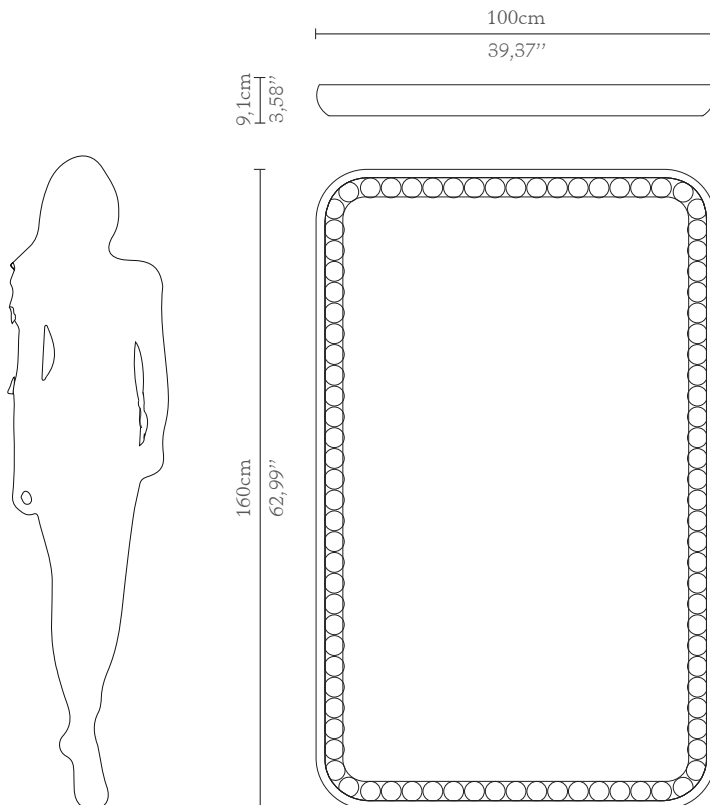

## DIMENSIONS

Width: 100cm | 39,37"

Depth: 9,1cm | 3,58"

Height: 160cm | 62,99"

## MATERIALS

Body: Brass & Mirror

## WEIGHT

Aprox: 107kg | 235,89lbs

## PACKAGING

Volume: 0,29m<sup>3</sup> | 10,24ft<sup>3</sup>

Weight: 117kg | 257,94lbs