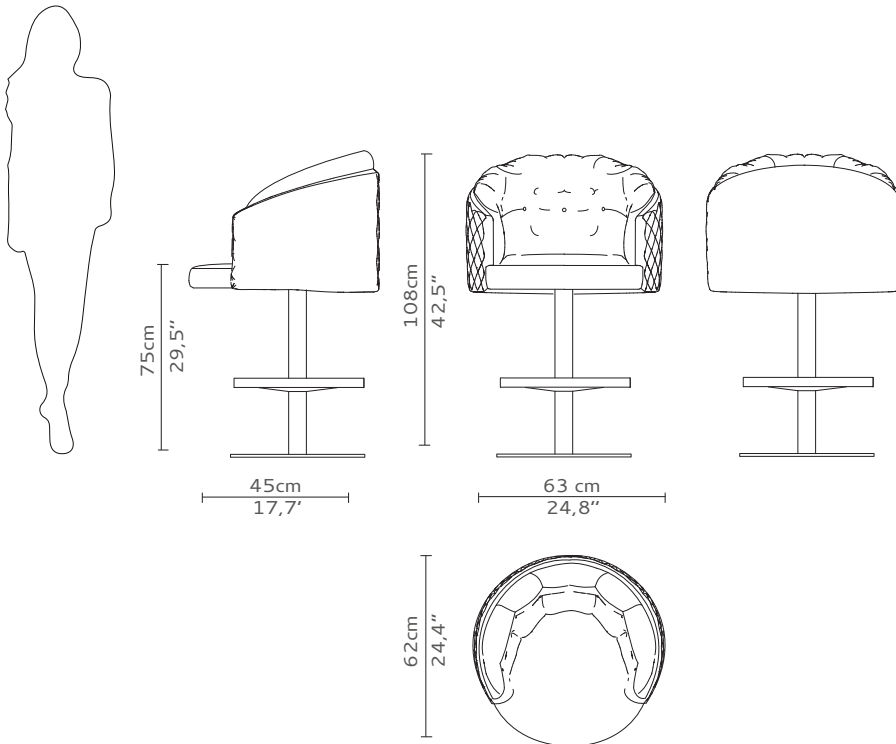

CABINETS & BOOKCASES

OTTO SWIVEL | bar chair

DIMENSIONS

Height: 108cm | 42,5"
Length: 63cm | 24,8"
Depth: 62cm | 24,4"
Seat Height: 75cm | 29,5"
Seat Depth: 45cm | 17,7"

MATERIALS

Body: Brass, Leather & Velvet

STANDARD FINISHES

Body: Polished brass, Gray leather & Gray Velvet

WEIGHT

Aprox: 20kg | 44,1lbs

PACKAGING

Volume: 0,39m³ | 13,8ft³
Weight: 25kg | 55,1lbs