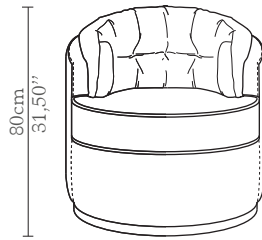

CABINETS & BOOKCASES

OTTO | armchair

43cm  
16,93"

72cm  
28,35"

80cm  
31,50"

72cm  
28,35"

## DIMENSIONS

Height: 80cm | 31,50"

Length: 72cm | 28,35"

Depth: 72cm | 28,35"

Seat Height: 43cm | 16,93"

Seat Depth: 43cm | 16,93"

## WEIGHT

Aprox: 42kg | 92,59lbs

## PACKAGING

Volume: 0,61m<sup>3</sup> | 21,5ft<sup>3</sup>

Weight: 52kg | 114,64lbs