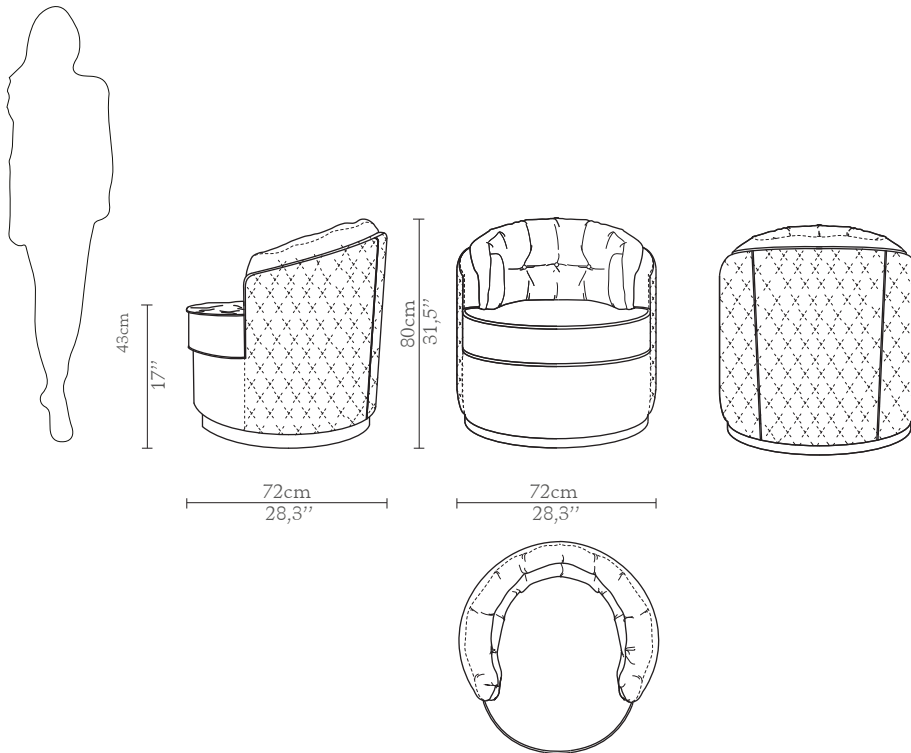

CABINETS & BOOKCASES

OTTO SWIVEL | armchair

DIMENSIONS

Height: 80cm | 31,5"

Length: 72cm | 28,3"

Depth: 72cm | 28,3"

Seat Height: 43cm | 17"

Seat Depth: 43cm | 17"

MATERIALS

Body: Brass, Leather & Velvet

STANDARD FINISHES

Body: Polished brass, Gray leather & Gray velvet

WEIGHT

Aprox: 40kg | 88,18lbs

PACKAGING

Volume: 0,61m³ | 21,5ft³

Weight: 45kg | 99,21lbs