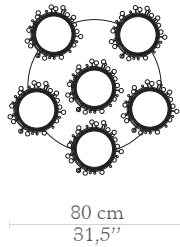

LUXXU by Desejo

MODERN DESIGN & LIVING

PEARL | suspension

DIMENSIONS

Cord Height: Adjustable with 200cm
| 78,7"

Height: 273cm | 107,5"

Diameter: 80cm | 31,5"

MATERIALS

Body: Brass & Pearls

STANDARD FINISHES

Body: Gold plated

WEIGHT

Aprox: 70kg | 154,3lbs

BULBS

6x Board LED

PACKAGING

Volume: 1,779m³ | 62,8ft³

Weight: 80kg | 176,4bs

273 cm
107,5"