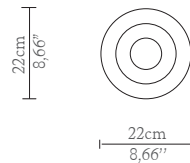

CABINETS & BOOKCASES

PHARO I | floor

22cm
8,66"

175cm
68,9"

DIMENSIONS

Height: 175cm | 68,9"
Diameter: 22cm | 8,66"

MATERIALS

Body: Brass, Marble
& Crystal Glass

STANDARD FINISHES

Body: Gold plated & Carrara
Marble

WEIGHT

Aprox: 60kg | 132,30lbs

BULBS

12x g9 Halogen Bulbs (40W
max)*USA not included
Voltage: 220-240V

PACKAGING

Volume: 0,17m³ | 6,00 ft³
Weight: 65kg | 143,30lbs