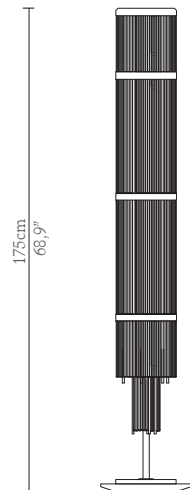

CABINETS & BOOKCASES

PHARO I | floor

22cm
8,66"

175cm
68,9"

DIMENSIONS

Height: 175cm | 68,9"
Diameter: 22cm | 8,66"

MATERIALS

Body: Brass, Marble
& Crystal Glass

STANDARD FINISHES

Body: Gold plated & Carrara
Marble

WEIGHT

Aprox: 60kg | 132,30lbs

BULBS

12x g9 Halogen Bulbs (40W
max)*USA not included
Voltage: 220-240V

PACKAGING

Volume: 0,17m³ | 6,00 ft³
Weight: 65kg | 143,30lbs