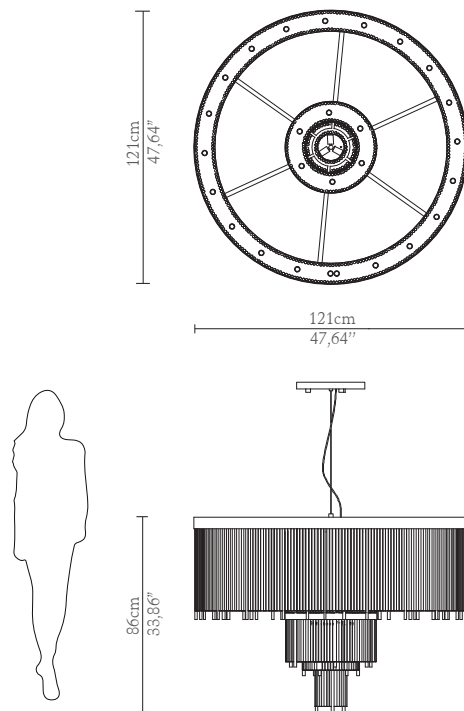

CABINETS & BOOKCASES

PHARO II | suspension

DIMENSIONS

Cord Height: Adjustable with
200cm | 78,74"

Height: 86cm | 33,86"
Diameter: 121cm | 47,64"

MATERIALS

Body: Brass & Crystal Glass

STANDARD FINISHES

Body: Gold plated

WEIGHT

Aprox: 125kg | 275,58lbs

BULBS

33x g9 Halogen Bulbs (40W
max)*USA not included
Voltage: 220-240V

PACKAGING

Volume: 1,26m³ | 44,50 ft³
Weight: 135kg | 297,62lbs