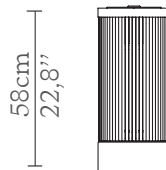

CABINETS & BOOKCASES

PHARO II | table lamp

24cm
9,5"

DIMENSIONS

Height: 58cm | 22,8"

Diameter: 24cm | 9,5"

MATERIALS

Body: Brass, Marble & Crystal
Glass

STANDARD FINISHES

Body: Gold plated, Polished
Emperador Marble & Crystal

WEIGHT

Aprox: 20kg | 44,1lbs

BULBS

6x g9 Halogen Bulbs (40W

max)*USA not included

Voltage: 220-240V

PACKAGING

Volume: 0,03m³ | 1,06ft³

Weight: 25kg | 55,1lbs