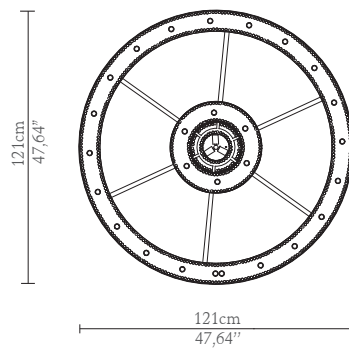

## DIMENSIONS

Cord Height: Adjustable with  
200cm | 78,74"

Height: 187cm | 73,62"  
Diameter: 121cm | 47,64"

## WEIGHT

Aprox: 150kg | 330,69lbs