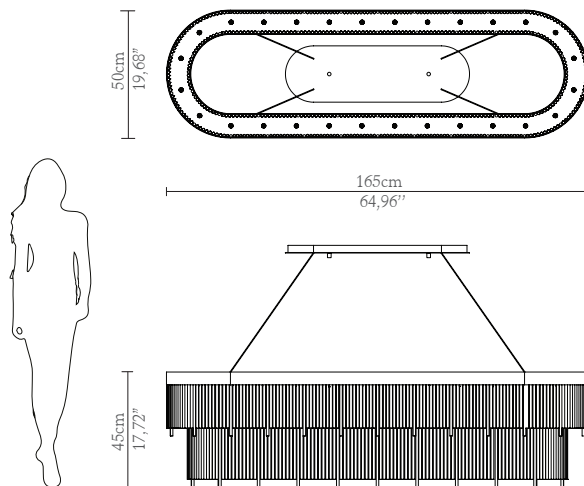

## DIMENSIONS

Cord Height: Adjustable with  
200cm | 78,74"

Length: 165cm | 64,96"

Depth: 50cm | 19,68"

Height: 45cm | 17,72"

## WEIGHT

Aprox: 90kg | 198,42lbs

## PACKAGING

Volume: 0,56m<sup>3</sup> | 19,78 ft<sup>3</sup>

Weight: 100kg | 220,46lbs