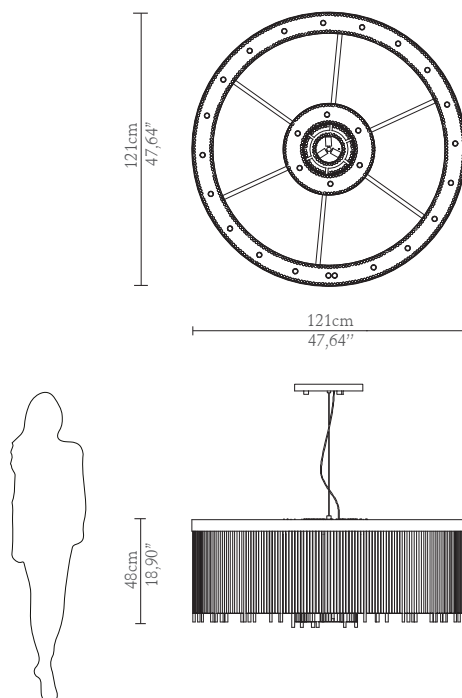

CABINETS & BOOKCASES

PHARO | suspension

DIMENSIONS

Cord Height: Adjustable with
200cm | 78,74"

Height: 48cm | 18,90"
Diameter: 121cm | 47,64"

MATERIALS

Body: Brass & Crystal Glass

STANDARD FINISHES

Body: Gold plated

WEIGHT

Aprox: 70kg | 154,32lbs

BULBS

33x g9 Halogen Bulbs (40W
max)*USA not included
Voltage: 220-240V

PACKAGING

Volume: 1,03m³ | 36,37 ft³
Weight: 80kg | 176,37lbs