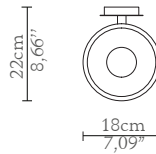

CABINETS & BOOKCASES

PHARO | wall

DIMENSIONS

Height: 113cm | 44,49"

Length: 18cm | 7,09"

Depth: 22cm | 8,66"

MATERIALS

Body: Brass & Crystal Glass

STANDARD FINISHES

Body: Gold plated

WEIGHT

Aprox: 25kg | 55,12lbs

BULBS

9x g9 Halogen Bulbs (40W

max)*USA not included

Voltage: 220-240V

PACKAGING

Volume: 0,11m³ | 3,88ft³

Weight: 35kg | 77,16lbs