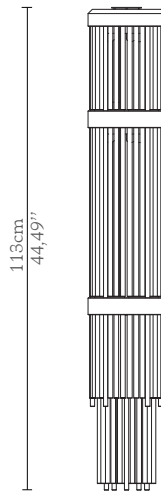

CABINETS & BOOKCASES

PHARO | wall

DIMENSIONS

Height: 113cm | 44,49"

Length: 18cm | 7,09"

Depth: 22cm | 8,66"

MATERIALS

Body: Brass & Crystal Glass

STANDARD FINISHES

Body: Gold plated

WEIGHT

Aprox: 25kg | 55,12lbs

BULBS

9x g9 Halogen Bulbs (40W

max)*USA not included

Voltage: 220-240V

PACKAGING

Volume: 0,11m³ | 3,88ft³

Weight: 35kg | 77,16lbs