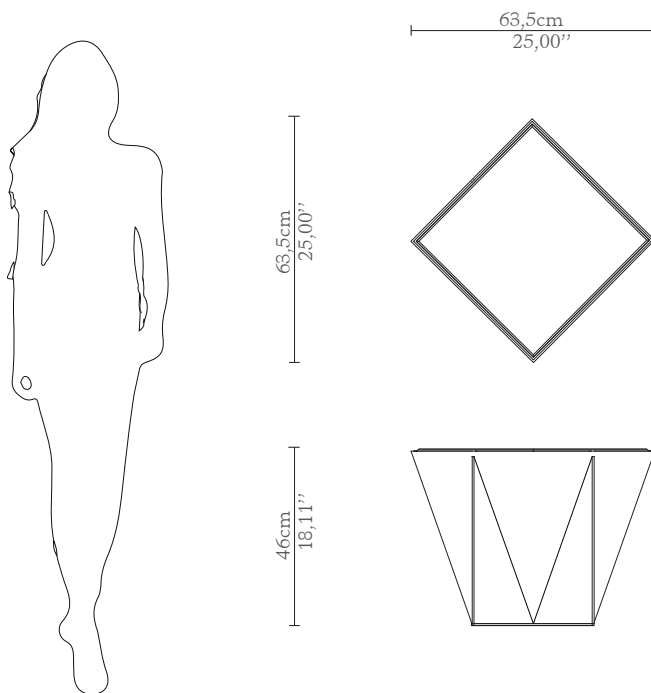

## DIMENSIONS

Height: 46cm | 18,11"  
Length: 63,5cm | 25,00"  
Depth: 63,5cm | 25,00"

## WEIGHT

Aprox: 36kg | 79,37lbs

## PACKAGING

Volume: 0,3m<sup>3</sup> | 10,6ft<sup>3</sup>

Weight: 46kg | 101,41lbs