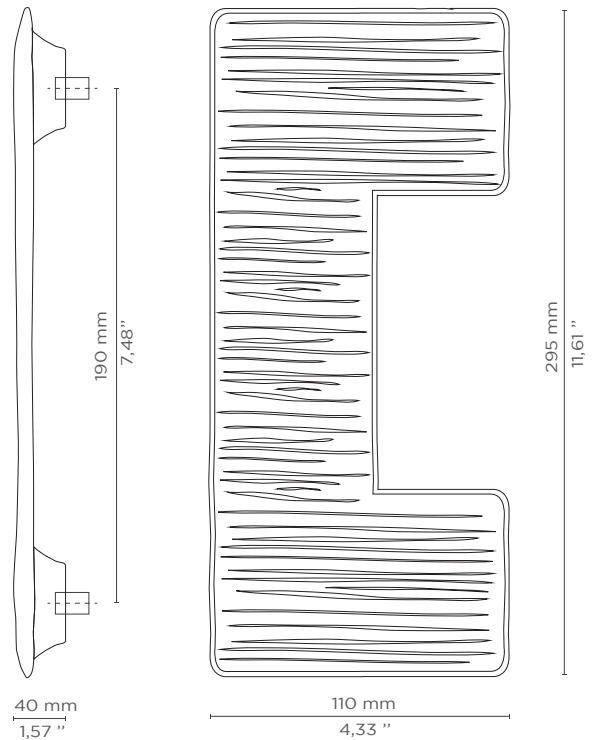

MATERIAL

Brass

FINISHES

Polished brass (Also available in Aged & Brushed Brass)

DIMENSIONS

Height: 295 mm | 11,61 in

Length: 110 mm | 4,33 in

Depth: 40 mm | 1,57 in

WEIGHT

2535 g / 5,59 Lbs

FIXING SYSTEM

M5 Screws

Door

COSMOPOLITAN
COLLECTION

BARUKA

REF: CM3037 R

WEIGHT

2535 g / 5,59 Lbs

FIXING SYSTEM

M5 Screws

Door