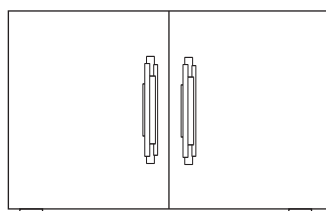

MATERIAL

Brass

FINISHES

Gold Plated (Also available in Brushed Brass, Brushed Nickel, Aged Brass, Copper Plated, Nickel Plated, Black Nickel Plated)

DIMENSIONS

Height: 300 mm | 11,81 in

Length: 41 mm | 1,61 in

Depth: 64 mm | 2,52 in

WEIGHT

350 g / 0,77 Lbs

FIXING SYSTEM

M5 Screws

Cabinet