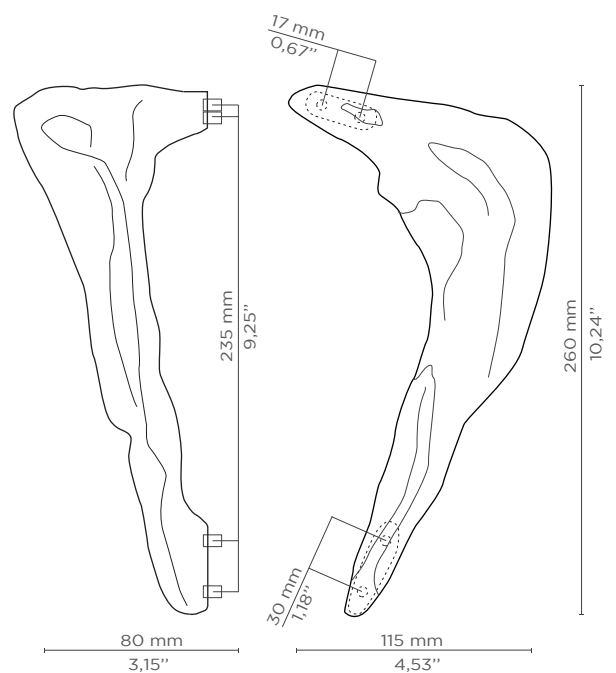

MATERIAL

Brass

FINISHES

Aged brass (Also available in Polished & Brushed brass)

DIMENSIONS

Height: 260 mm | 10,24 in

Length: 115 mm | 4,53 in

Depth: 80 mm | 3,15 in

WEIGHT

1745 g / 3,85 Lbs

FIXING SYSTEM

M5 Screws

Door

EARTH COLLECTION

KERMA

REF: EA1028 R

DESCRIPTION

Drawn by the wisdom, longevity and persistence reflected in Kermadie Queen, the tallest tree in Australia. This middle size door pull is authentic in its forms and presents a unique character in its textures. A fierce door pull for your door designs.