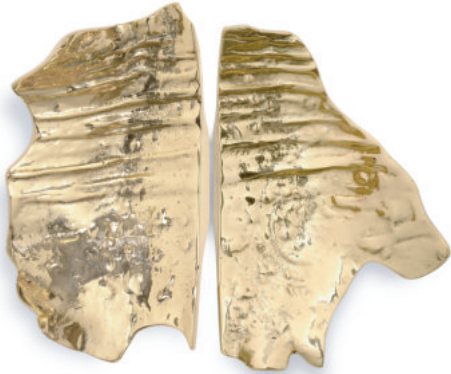

EARTH COLLECTION

LEAF

REF: EA1053

DESCRIPTION

Inspired by fall elements and trees leaves, Leaf family of cabinet handles and door pulls amplify any furniture design and ambience they are in. Coming in perfect sizes, shape, textures and earthy tone of colours, Leaf enhances elegantly any cabinet or door design.

MATERIAL

Brass

FINISHES

Polished brass (Also available in Aged & Brushed brass)

DIMENSIONS

Height: 158 mm | 6,22 in
Length: 185 mm | 7,28 in
Depth: 80 mm | 3,15 in

WEIGHT

1145 g / 2,52 Lbs