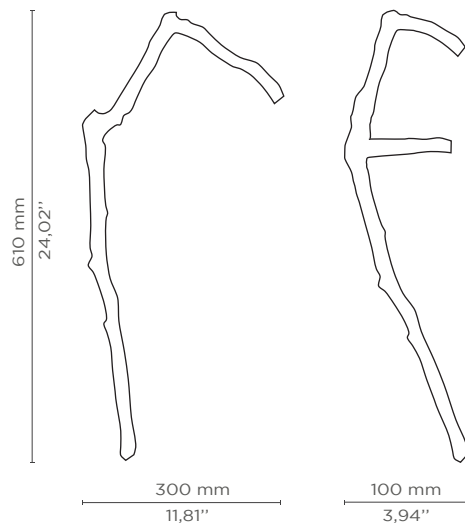

MATERIAL

Brass

FINISHES

Aged brass (Also available in Polished & Brushed Brass)

DIMENSIONS

Height: 610 mm | 24,02 in

Length: 300 mm | 11,81 in

Depth: 100 mm | 3,94 in

WEIGHT

1957 g / 4,31 Lbs

FIXING SYSTEM

Screws M6

Door Pull

EARTH COLLECTION

LIMB

REF: EA1056 R