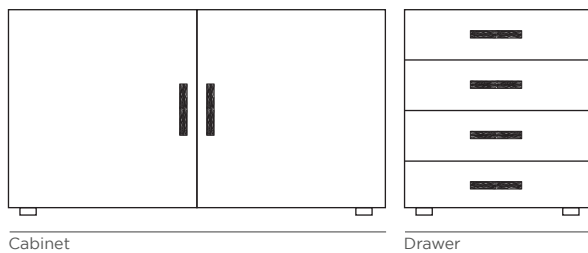

FIXING SYSTEM

M5 Screws

Cabinet

Drawer