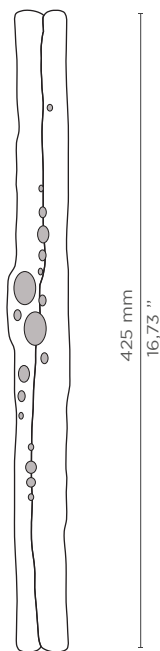

LIMITED EDITION

SHIN

REF: LE4018

DESCRIPTION

Shin Door Pull honors a delicacy once more valuable than gold, the Cinnamon Spice. Shaped with delicately like its fragrant aroma and warm sweet flavour, Shin is a luxurious, strong and beautifully ornamented Mid Size Door Pull that will enrich your door designs.

MATERIAL

Brass & Zirconia

FINISHES

Polished brass & Zirconia (Also available in Aged & Brushed brass)

DIMENSIONS

Height: 425 mm | 16,73 in

Length: 45 mm | 1,77 in

Depth: 60 mm | 2,36 in

WEIGHT

2381 g / 5,25 Lbs

FIXING SYSTEM

M5 Screws

Door

60 mm
2,36 "

45 mm
1,77 "