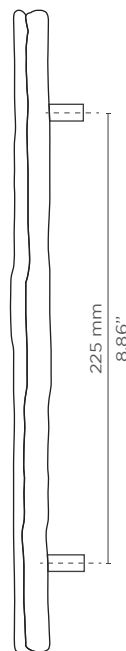

LIMITED EDITION

SHIN

REF: LE4018

DESCRIPTION

Shin Door Pull honors a delicacy once more valuable than gold, the Cinnamon Spice. Shaped with delicately like its fragrant aroma and warm sweet flavour, Shin is a luxurious, strong and beautifully ornamented Mid Size Door Pull that will enrich your door designs.

MATERIAL

Brass & Zirconia

FINISHES

Polished brass & Zirconia (Also available in Aged & Brushed brass)

DIMENSIONS

Height: 425 mm | 16,73 in

Length: 45 mm | 1,77 in

Depth: 60 mm | 2,36 in

WEIGHT

2381 g / 5,25 Lbs

FIXING SYSTEM

M5 Screws

Door

60 mm
2,36 "

45 mm
1,77 "