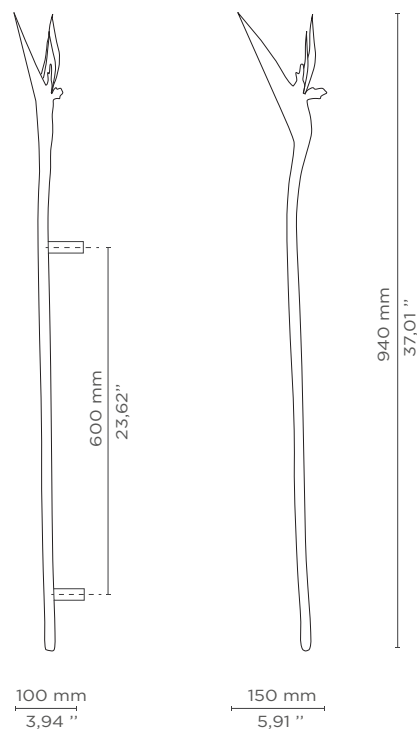

#### DIMENSIONS

Height: 940 mm | 34,01 in

Length: 150 mm | 5,91 in

Depth: 100 mm | 3,94 in

#### WEIGHT

1957 g / 4,31 Lbs

#### FIXING SYSTEM

M8 Screws

Door