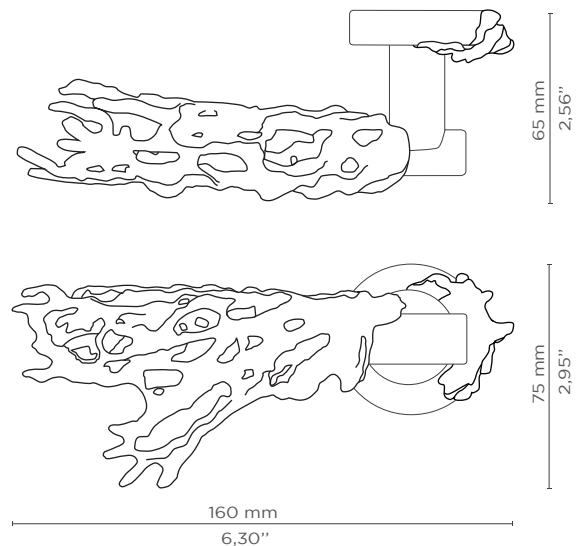

A great opportunity to mix and match your designs with the diverse Door and Cabinet Hardware of Toile range.

MATERIAL

Brass

FINISHES

Polished Brass (Also available in Aged & Brushed Brass)

DIMENSIONS

Height: 75 mm | 2,95 in

Length: 160 mm | 6,30 in

Depth: 65 mm | 2,56 in

WEIGHT

410 g / 0,91 Lbs

FIXING SYSTEM

Screws

Single Lever handles or a pair

OCEAN COLLECTION

A great opportunity to mix and match your designs with the diverse Door and Cabinet Hardware of Toile range.

MATERIAL

Brass

FINISHES

Polished Brass (Also available in Aged & Brushed Brass)

DIMENSIONS

Height: 75 mm | 2,95 in
Length: 160 mm | 6,30 in
Depth: 65 mm | 2,56 in