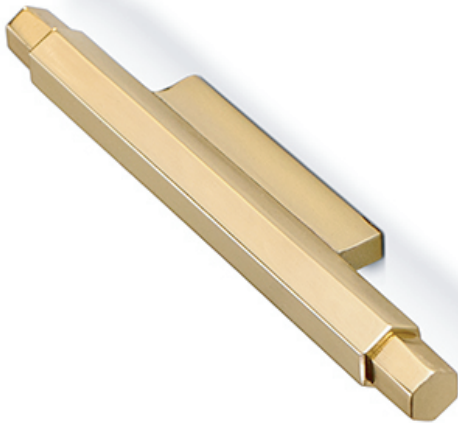

COSMOPOLITAN  
COLLECTION

**WALTZ**

REF: CM3028

**DESCRIPTION**

Influenced by the metallic rods used in the mechanical parts of the industrial revolution, we find Waltz a strong, safe, highly resilient piece that perfectly fulfils its function.

A drawer handles that, due to its extreme simplicity, is practically absorbed by the drawer where it is to be placed, but always assigning the value to his function.

**MATERIAL**

Brass

**FINISHES**

Gold Plated ( Also available in Aged & Brushed Brass)

**DIMENSIONS**

Height: 11 mm | 0,43 in

Length: 110 mm | 4,33 in

Depth: 15 mm | 0,59 in

**WEIGHT**

86 g / 0,19 Lbs

**FIXING SYSTEM**

M3 Screws