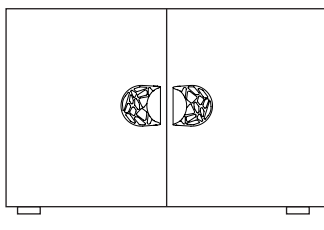

FIXING SYSTEM

M5 Screws

Cabinet