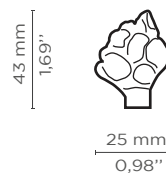

OCEAN COLLECTION

BELIZE

REF:OC2037

DESCRIPTION

Inspired by the diverse marine life in this Caribbean country, Belize Cabinet Hardware portrays the intricacy and uniqueness of the coral reefs. It's a stunning and delicate hardware piece which will become a meaningful addition to furniture designs.

MATERIAL

Brass

FINISHES

Polished brass (Also available in Aged & Brushed brass)

Dimensions

Height: 145 mm | 5,71 in
Length: 25 mm | 0,98 in
Depth : 43 mm | 1,69 in

WEIGHT

236 g / 0,52 Lbs

FIXING SYSTEM

M5 Screws

Cabinet