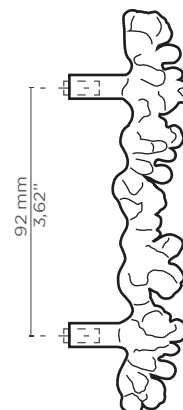

OCEAN COLLECTION

BELIZE

REF:OC2037

DESCRIPTION

Inspired by the diverse marine life in this Caribbean country, Belize Cabinet Hardware portrays the intricacy and uniqueness of the coral reefs. It's a stunning and delicate hardware piece which will become a meaningful addition to furniture designs.

MATERIAL

Brass

FINISHES

Polished brass (Also available in Aged & Brushed brass)

Dimensions

Height: 145 mm | 5,71 in
Length: 25 mm | 0,98 in
Depth : 43 mm | 1,69 in

WEIGHT

236 g / 0,52 Lbs

FIXING SYSTEM

M5 Screws

Cabinet