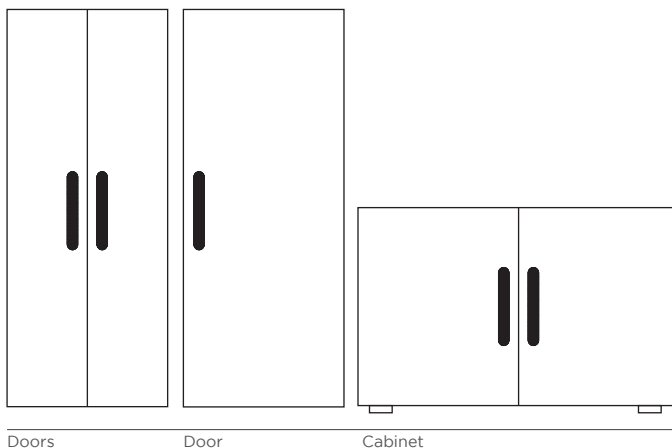

FIXING SYSTEM

M6 Screws

Doors

Door

Cabinet