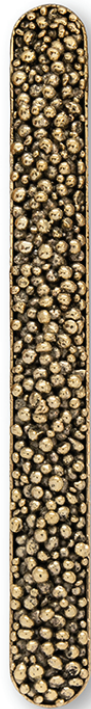

OCEAN COLLECTION

CAVIAR

REF:OC2034

DESCRIPTION

Harvested from sturgeon and found in the Caspian Sea, our Caviar drawer handle is inspired by the world-renown delicacy. Portraying mysticism, exuberance and luxury, with Caviar furniture drawer handle, you can uniquely articulate with divers aesthetics, a perfect add-on to mix and match in your furniture designs.

MATERIAL

Brass

FINISHES

Polished brass (Also available in Aged & Brushed brass)

Dimensions

Height: 300mm | 11,81in

Length: 33mm | 1,30in

Depth: 44mm | 1,73in

WEIGHT

704 g / 1,55 Lbs

FIXING SYSTEM

M6 Screws

Doors

Door

Cabinet