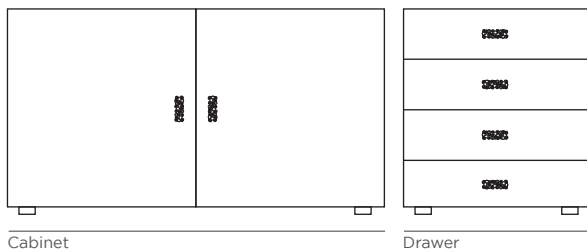

FIXING SYSTEM

M5 Screws

Cabinet

Drawer