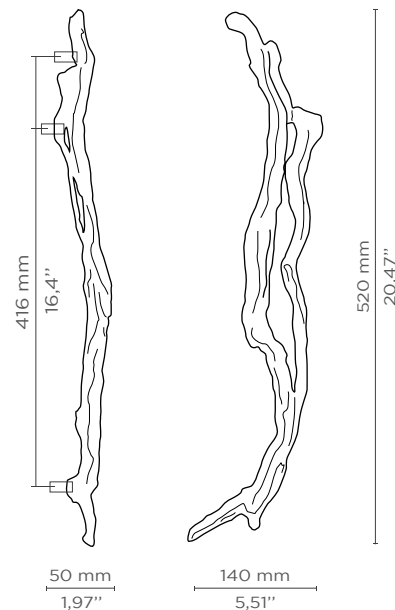

MATERIAL

Brass

FINISHES

Polished brass (Also available in Aged & Brushed brass)

DIMENSIONS

Height: 520 mm | 20,47 in

Length: 140 mm | 5,51 in

Depth: 50 mm | 1,97 in

WEIGHT

1563 g / 3,45 Lbs

FIXING SYSTEM

M5 Screws

Door

EARTH COLLECTION

FLOW

REF: EA1039 R

DESCRIPTION

Possessing a natural and invigorating way of movement, Flow mid size door pull presents an organic shape decoding sophistication and personality. The perfect addition to door designs, enhancing any ambience with its strong character.