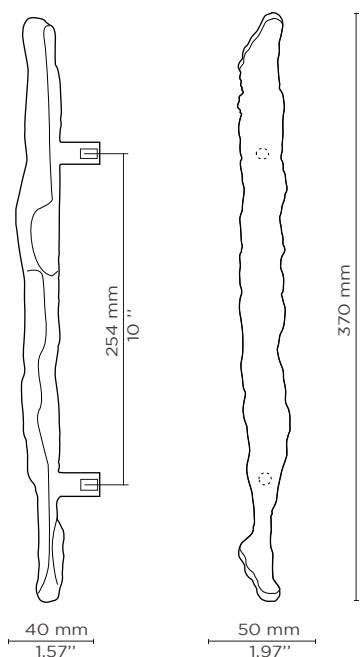

### DIMENSIONS

Height: 370 mm | 14,57 in

Length: 50mm | 1,97 in

Depth: 40 mm | 1,57 in

### WEIGHT

1310 g / 2,89 Lbs

### FIXING SYSTEM

M5 Screws

Cabinet

#### DIMENSIONS

Height: 370 mm | 14,57 in

Length: 50mm | 1,97 in

Depth: 40 mm | 1,57 in