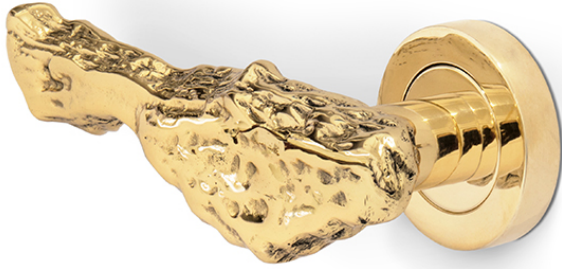

## EARTH COLLECTION

### DESCRIPTION

Portraying a coming back to the roots and evoking prosperity. Our inspiration was drawn from the very uneven texture of the berk pine tree, known by its endless evergreen. A distinguished drawer handle, enabling you to create a sculptural scheme in your furniture designs.