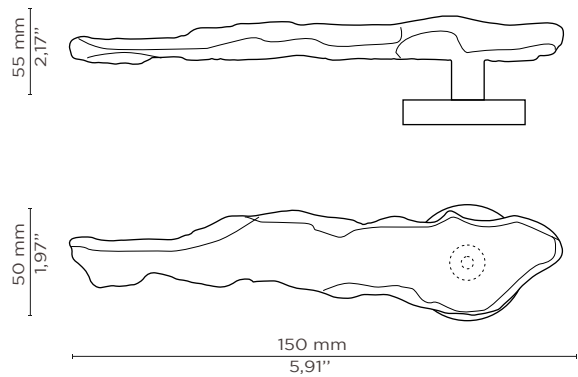

EARTH COLLECTION

KESYA

REF: EA1074 L

DESCRIPTION

Portraying a coming back to the roots and evoking prosperity. Our inspiration was drawn from the very uneven texture of the berk pine tree, known by its endless evergreen. A distinguished drawer handle, enabling you to create a sculptural scheme in your furniture designs.

MATERIAL

Brass

FINISHES

Polished brass (Also available in Aged & Brushed brass)

DIMENSIONS

Height: 50 mm | 1,97 in
Length: 150mm | 5,91 in
Depth: 55 mm | 2,17 in

WEIGHT

464 g / 1,02 Lbs

FIXING SYSTEM

Lever Mechanism