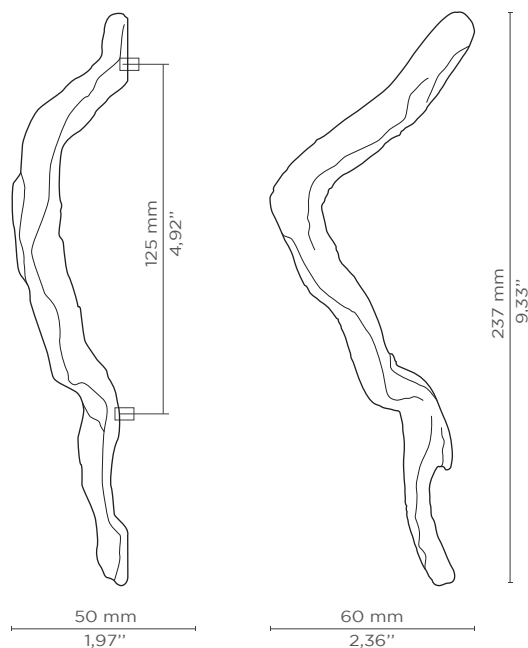

MATERIAL

Brass

FINISHES

Aged brass (Also available in Polished & Brushed brass)

DIMENSIONS

Height: 237 mm | 9,33 in

Length: 60 mm | 2,36 in

Depth: 50 mm | 1,97 in

WEIGHT

273 g / 0,60 Lbs

FIXING SYSTEM

M5 Screws

Door

EARTH
COLLECTION

LIMB

REF: EA1025 R