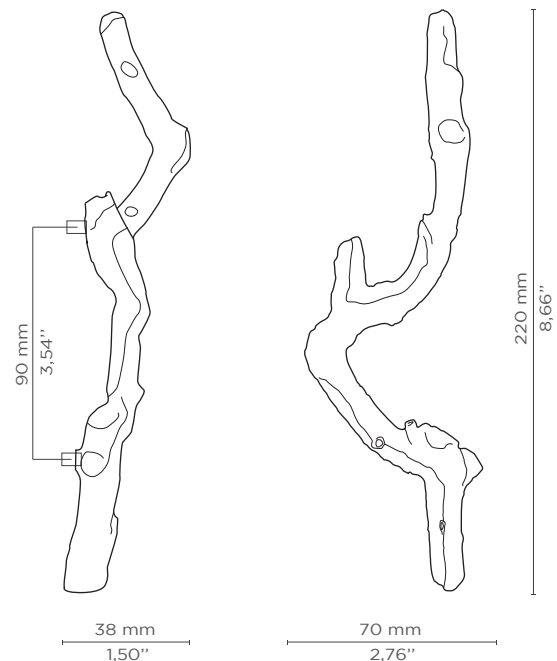

MATERIAL

Brass

FINISHES

Aged brass (Also available in Polished & Brushed brass)

DIMENSIONS

Height: 220 mm | 8,66 in

Length: 70 mm | 2,76 in

Depth: 38 mm | 1,50 in

WEIGHT

284 g / 0,63 Lbs

FIXING SYSTEM

M5 Screws

Door

EARTH COLLECTION

LIMB

REF: EA1026 R