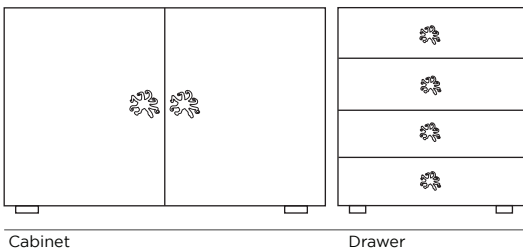

LIMITED EDITION

OCTO

REF: LE4009

DESCRIPTION

Along the ocean floor, round forms with eight long arms floats. We have extended octopus features in our Octo drawer handle, an understated elegance bringing instant character to your furniture designs, through cabinet hardware. Octopus's selection is perfect to create a sculptural

MATERIAL

Brass & Cristal

FINISHES

Polished brass & Clear cristal (Also available in Aged & Brushed brass)

DIMENSIONS

Height: 88 mm | 3,46 in
Length: 100 mm | 3,94 in
Depth: 34 mm | 1,34 in

WEIGHT

177 g / 0,39 Lbs

FIXING SYSTEM

M5 Screws

Cabinet

Drawer