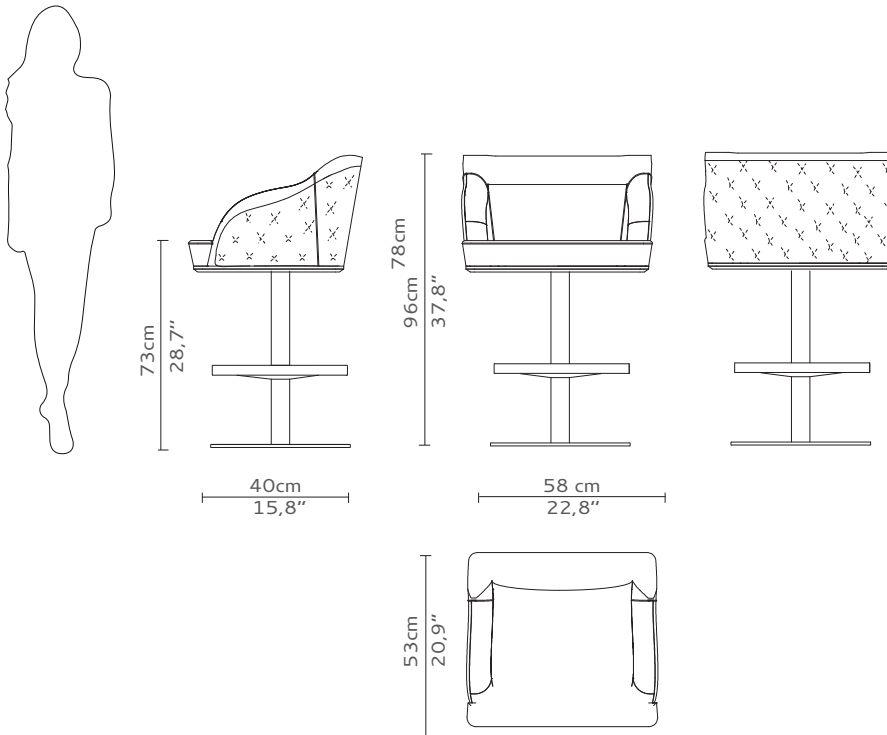

CABINETS & BOOKCASES

SABOTEUR SWIVEL | bar chair

DIMENSIONS

Height: 96cm | 37,8"

Length: 58cm | 22,8"

Depth: 53cm | 20,9"

Seat Height: 73cm | 28,7"

Seat Depth: 40cm | 15,8"

MATERIALS

Body: Brass, Leather & Velvet

STANDARD FINISHES

Body: Polished brass, Gray leather & Gray Velvet

WEIGHT

Aprox: 20kg | 44,1lbs

PACKAGING

Volume: 0,39m³ | 13,8ft³

Weight: 25kg | 55,1lbs