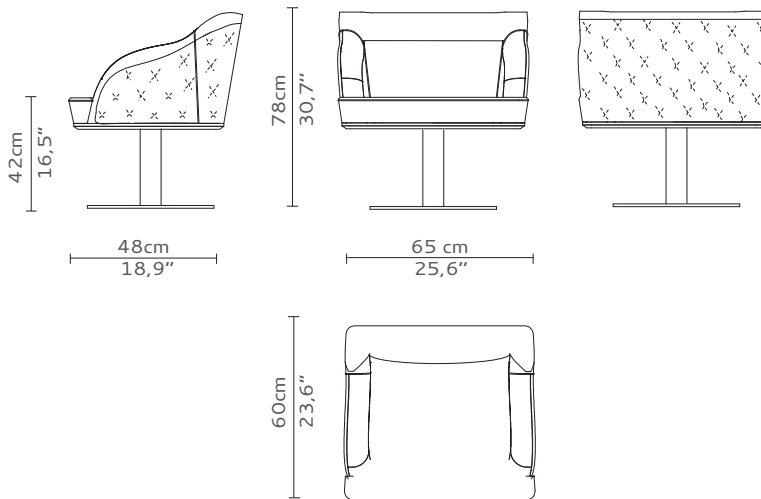

CABINETS & BOOKCASES

SABOTEUR SWIVEL | dining chair

DIMENSIONS

Height: 78cm | 30,7"

Length: 65cm | 25,6"

Depth: 60cm | 23,6"

Seat Height: 42cm | 16,5"

Seat Depth: 48cm | 18,9"

MATERIALS

Body: Brass, Leather & Velvet

STANDARD FINISHES

Body: Polished brass, Gray leather & Gray Velvet

WEIGHT

Aprox: 20kg | 44,1lbs

PACKAGING

Volume: 0,39m³ | 13,8ft³

Weight: 25kg | 55,1lbs