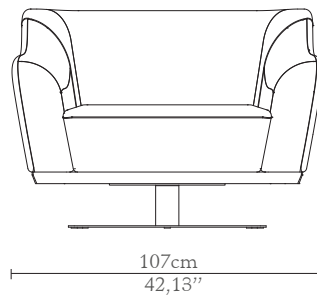

## DIMENSIONS

Height: 75cm | 29,53"

Length: 107cm | 42,13"

Depth: 86cm | 33,86"

Seat Height: 40cm | 15,75"

Seat Depth: 60cm | 23,62"

## WEIGHT

Aprox: 127kg | 279,99lbs

## PACKAGING

Volume: 0,94m<sup>3</sup> | 33,2ft<sup>3</sup>

Weight: 137kg | 302,03lbs