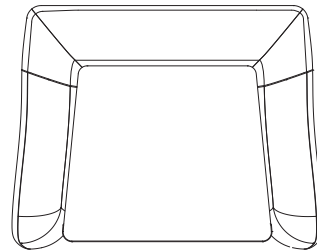

## DIMENSIONS

Height: 75cm | 29,53"

Length: 107cm | 42,13"

Depth: 86cm | 33,86"

Seat Height: 40cm | 15,75"

Seat Depth: 60cm | 23,62"