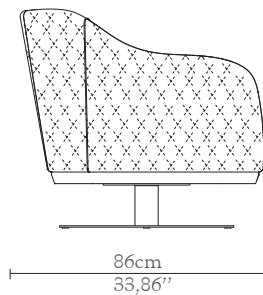

## DIMENSIONS

Height: 75cm | 29,53"

Length: 107cm | 42,13"

Depth: 86cm | 33,86"

Seat Height: 40cm | 15,75"

Seat Depth: 60cm | 23,62"

## WEIGHT

Aprox: 127kg | 279,99lbs

## PACKAGING

Volume: 0,94m<sup>3</sup> | 33,2ft<sup>3</sup>

Weight: 137kg | 302,03lbs