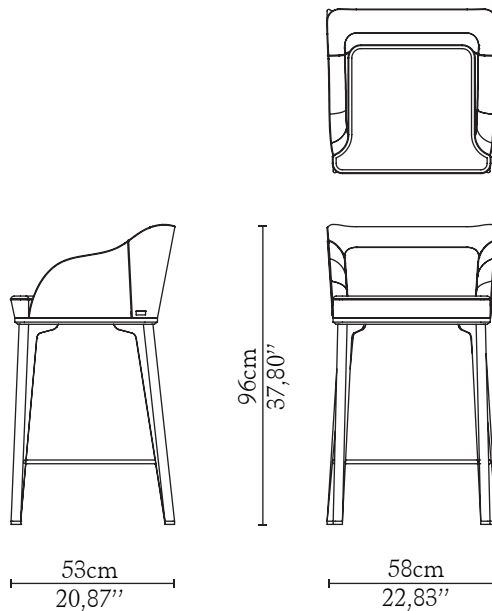

## DIMENSIONS

Height: 96cm | 37,80"

Length: 58cm | 22,83"

Depth: 53cm | 20,87"

Seat Height: 73cm | 28,74"

Seat Depth: 40cm | 15,75"

## WEIGHT

Aprox: 15kg | 33,07lbs

## PACKAGING

Volume: 0,30m<sup>3</sup> | 10,60t<sup>3</sup>

Weight: 25kg | 55,16lbs