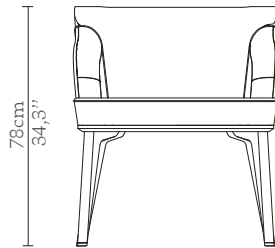

CABINETS & BOOKCASES

SABOTEUR | dining chair

48cm
18,5''

60cm
23,6''

78cm
30,3''

65cm
20,1''

DIMENSIONS

Height: 78cm | 30,7''

Length: 65cm | 25,6''

Depth: 60cm | 23,6''

Seat Height: 42cm | 16,5''

Seat Depth: 48cm | 18,9''

MATERIALS

Body: Wood, Brass & Velvet

STANDARD FINISHES

Body: Polished brass, Black leather & Gray velvet

WEIGHT

Aprox: 17kg | 37,5lbs

PACKAGING

Volume: 0,46m³ | 16,2ft³

Weight: 22kg | 48,5lbs