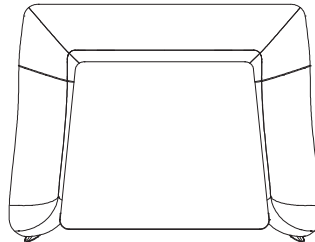

CABINETS & BOOKCASES

SABOTEUR | single sofa

86cm
33,86"

107cm
42,13"

DIMENSIONS

Height: 74cm | 29,13"

Length: 107cm | 42,13"

Depth: 86cm | 33,86"

Seat Height: 40cm | 15,75"

Seat Depth: 60cm | 23,62"

MATERIALS

Body: Wood, Brass & Velvet

STANDARD FINISHES

Body: Polished brass, Black lacquer
& Grey velvet

WEIGHT

Aprox: 95kg | 209,44lbs

PACKAGING

Volume: 0,94m³ | 33,2ft³

Weight: 105kg | 231,49lbs