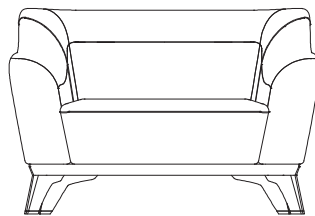

LUXXU by Desejo

MODERN DESIGN & LIVING

LIGHTING

UPHOLSTERY

TABLES

CONSOLES

SIDEBOARDS

MIRRORS

CABINETS & BOOKCASES

SABOTEUR | single sofa

86cm
33,86"

107cm
42,13"

DIMENSIONS

Height: 74cm | 29,13"

Length: 107cm | 42,13"

Depth: 86cm | 33,86"

Seat Height: 40cm | 15,75"

Seat Depth: 60cm | 23,62"

MATERIALS

Body: Wood, Brass & Velvet

STANDARD FINISHES

Body: Polished brass, Black lacquer
& Grey velvet

WEIGHT

Aprox: 95kg | 209,44lbs